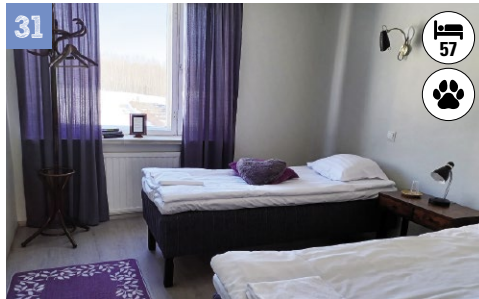

31

Savonlinna

KARTANOHOSTEL ANNACATHARINA

📍 Juvolantie 1353, 57310 Savonlinna
☎ 050 4663800
✉ kartanohostel@annacatharina.fi
🌐 www.annacatharina.fi

” Kartanon pitkä ja mielenkiintoinen historia ulottuu 1700-luvun aatelissukuun

” The manor has a long and interesting history dating back to the 18th century's noble family